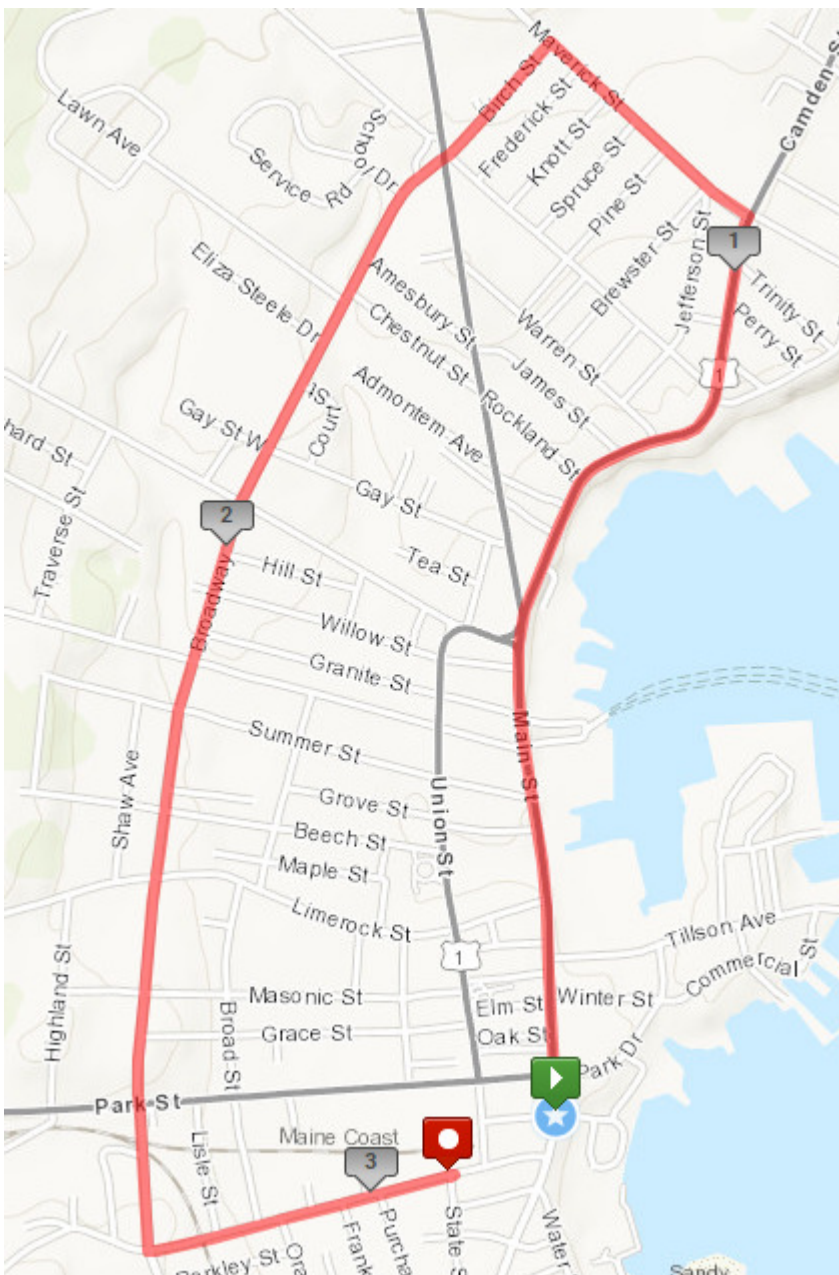

# Maine Lobster Festival 5k Route

Runners and walkers: please stay on the left hand side of the road at all times along this route!

Walkers—please use sidewalks when available.

There will be volunteers and signage along the route and markings in the road.

- Start of race on Main Street.
- Head up Main Street.
- Left turn onto Maverick Street.
- Left turn onto Birch Street.
- Birch Street becomes Broadway, continue through Park Street.
- Left on Pleasant Street - continue straight until finish.

**5k sponsored by:**